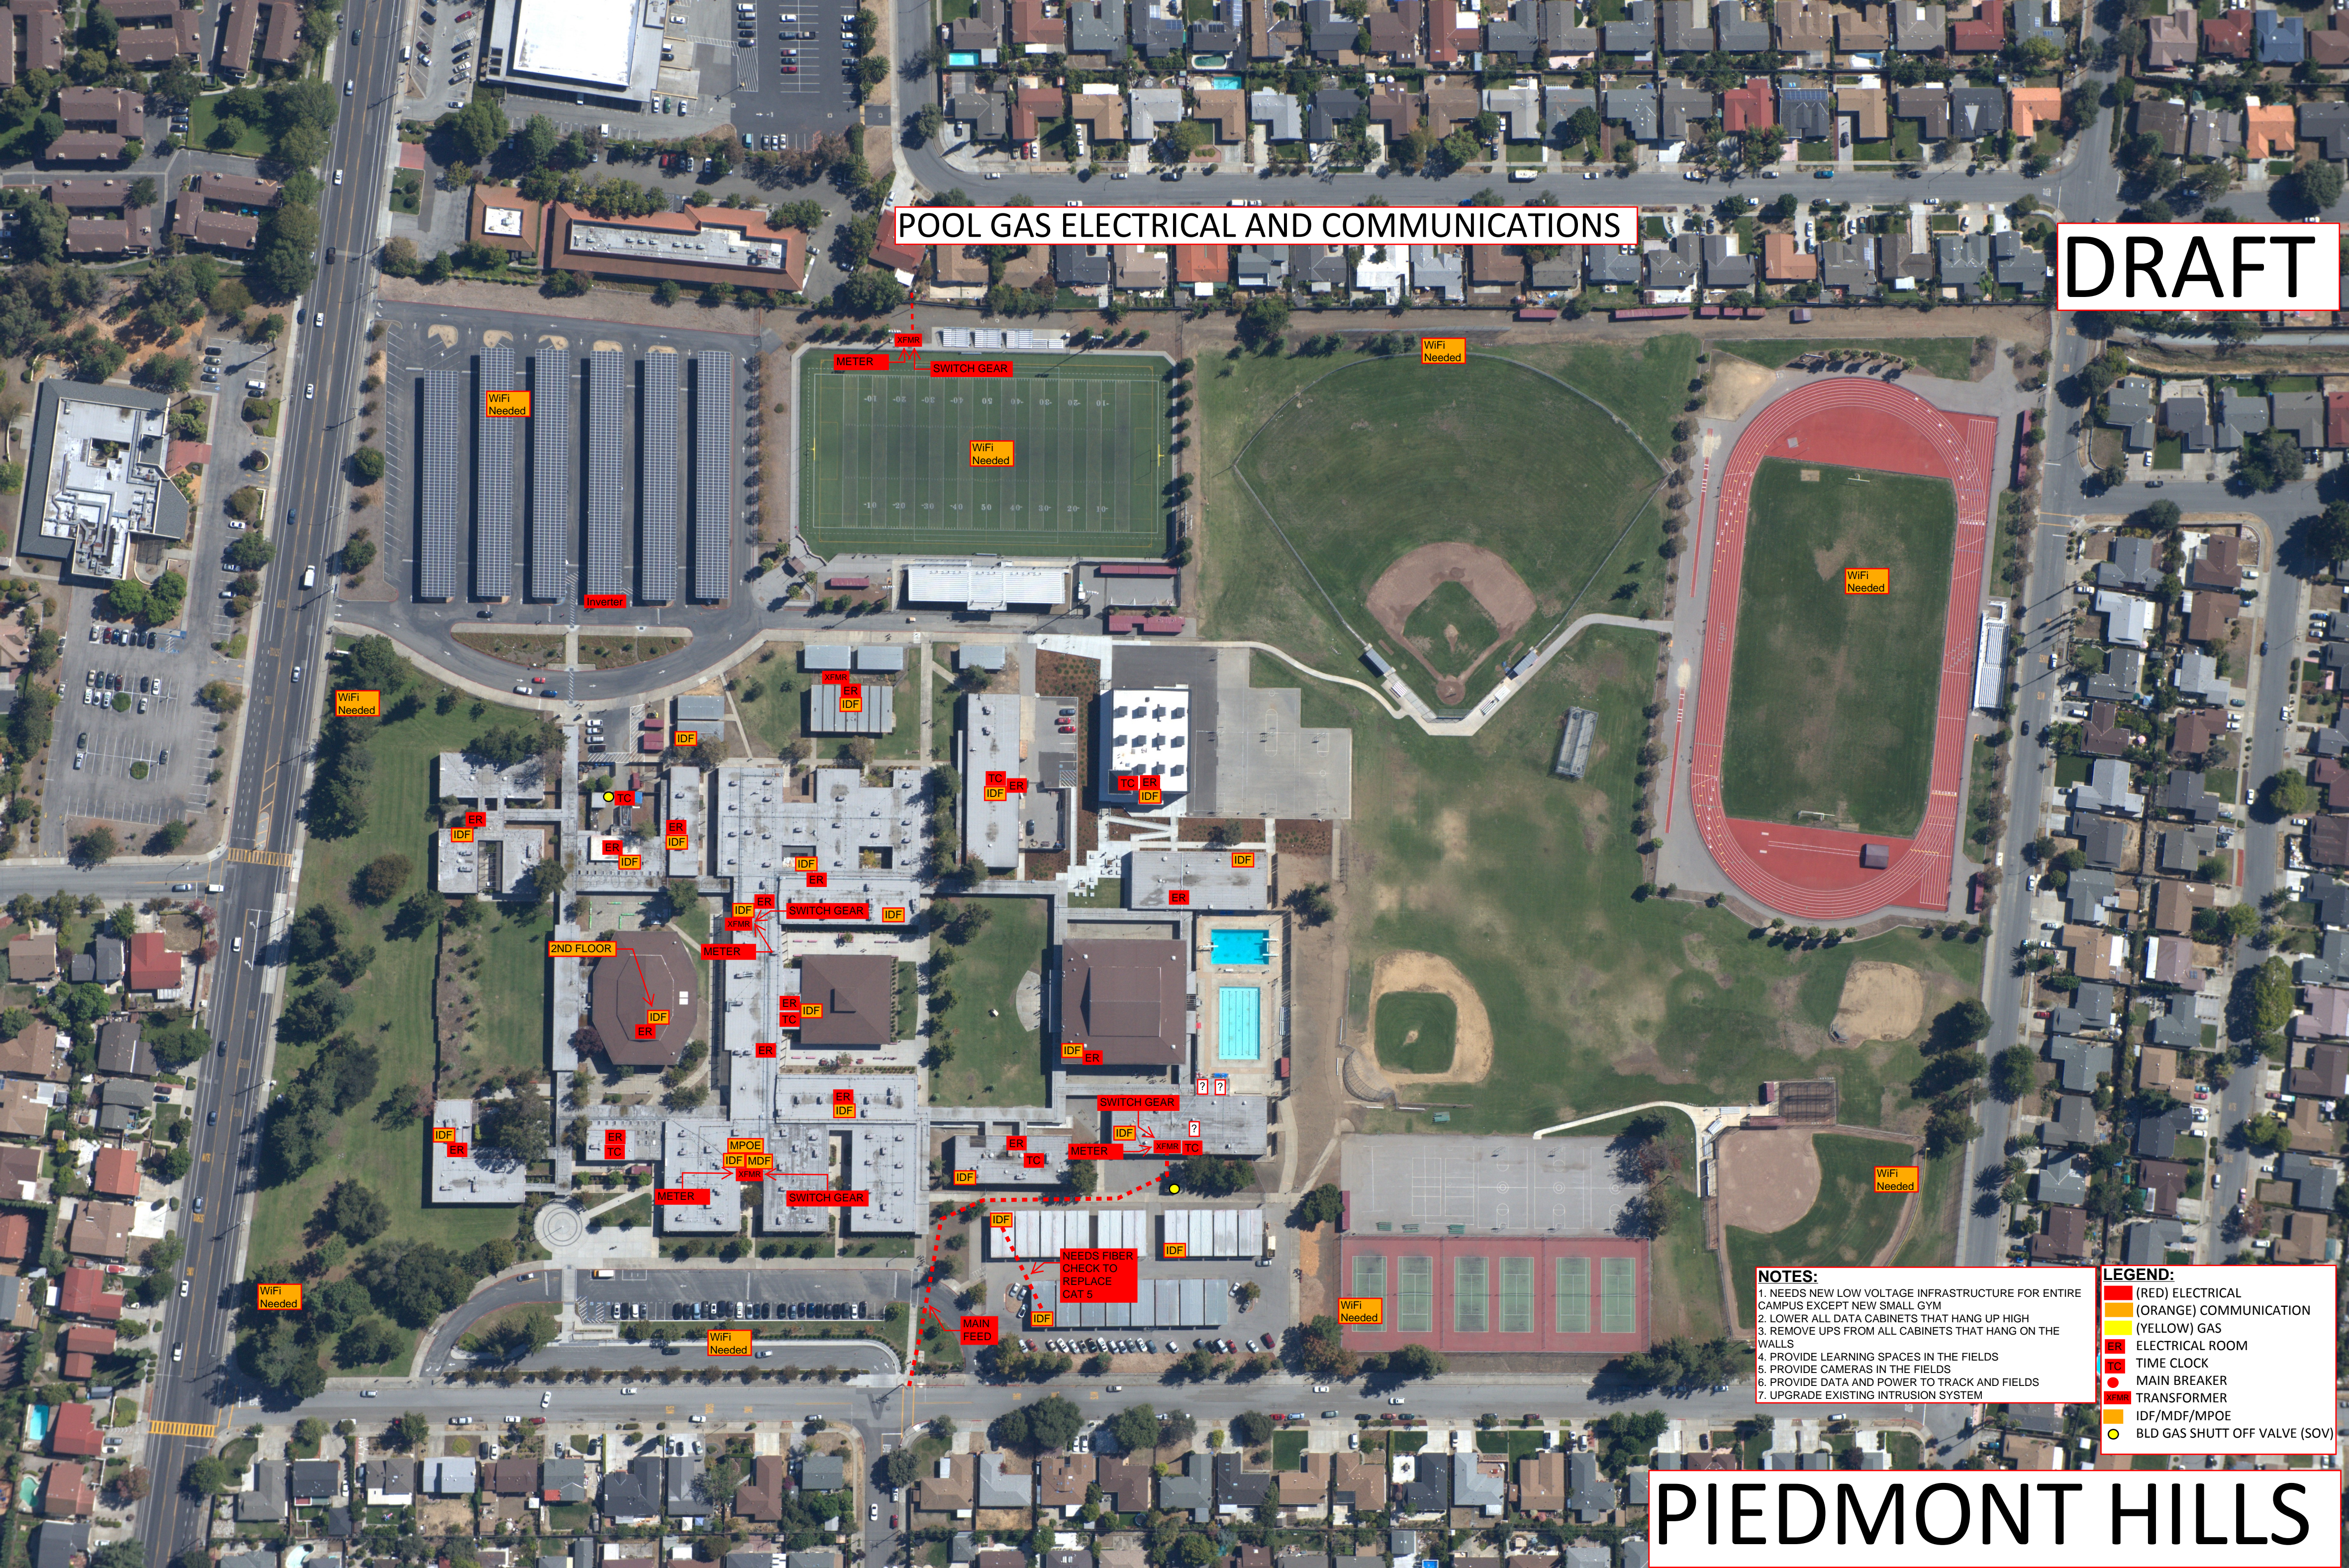

POOL GAS ELECTRICAL AND COMMUNICATIONS

DRAFT

NOTES:

1. NEEDS NEW LOW VOLTAGE INFRASTRUCTURE FOR ENTIRE CAMPUS EXCEPT NEW SMALL GYM
2. LOWER ALL DATA CABINETS THAT HANG UP HIGH
3. REMOVE UPS FROM ALL CABINETS THAT HANG ON THE WALLS
4. PROVIDE LEARNING SPACES IN THE FIELDS
5. PROVIDE CAMERAS IN THE FIELDS
6. PROVIDE DATA AND POWER TO TRACK AND FIELDS
7. UPGRADE EXISTING INTRUSION SYSTEM

LEGEND:

- (RED) ELECTRICAL
- (ORANGE) COMMUNICATION
- (YELLOW) GAS
- ELECTRICAL ROOM
- TC TIME CLOCK
- MB MAIN BREAKER
- XFMR TRANSFORMER
- IDF/MDF/MPOE
- BLD GAS SHUT OFF VALVE (SOV)

PIEDMONT HILLS